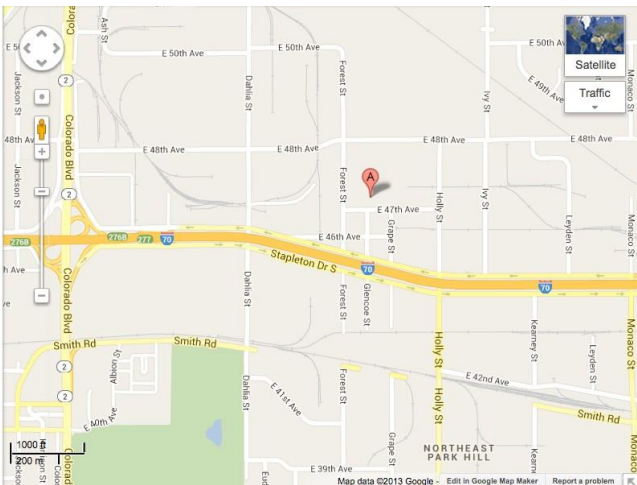

Continental Clay Denver is located in a warehouse area NE of downtown Denver

Continental Clay Denver  
5303 East 47th Ave  
Unit N  
Denver, CO 80216

303.355.9332 800.432.2529

#### FROM THE EAST

1. Take exit 277 for Monaco St toward Holly St/Dahlia St
2. Merge onto Stapleton Dr N (freeway frontage road) .07 mi
3. Turn Right onto Holly St .05 mi.
4. Take the 2nd left onto E 47th Ave
5. We are one long industrial block on your right 0.2 mi

#### FROM THE WEST

1. Take exit 277 toward Monaco St/Dahlia St/Holly St 446 ft.
2. Merge onto Stapleton Dr S (freeway frontage road) 0.7 mi
3. Turn left onto Holly St (go under freeway) 0.2 mi
4. Take the 2nd left onto E 47th Ave
5. We are one long industrial block on your right 0.2 mi

Close-up View of location

Location view showing majors freeways